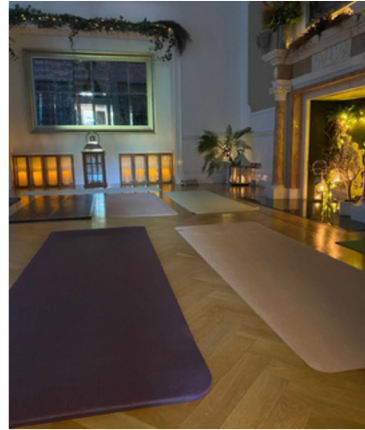

RELAX & RESTORE

HIRE A HOT TUB

Executive Hot Tub hire 07472 146235 (we provide the water with a £25 charge)

ROBE HIRE

Hire robes from Grassfield Hall £7 each - Lisa: info@grassfield-hall.co.uk

LOVE PAMPER COMPANY

Relaxing & rejuvenating treatments for all your guests – Lydia: 07896 508748

BEAUTY THERAPY BY SARAH

Sothy's facials, Swedish massages, Indian head massage, waxing, Nails, Pedicures, HD

Brows, eyebrow shaping, and eye treatments 07469 192228

YOGA & BREATHWORK

Relax and unwind as Carrie guides you with music, yoga and guided breath work.

yogamaisonuk@gmail.com

YOGA WITH FREYA

A classic style of yoga suitable for all adults, the aim is that you enjoy yourself and

leave feeling rejuvenated, stronger and relaxed' frayah@frayah-humphries.com

HAIR STYLIST

Kate Marshall will pamper you ahead of your special occasion 07990 517910

MAKE UP ARTIST

Emma Chapman will Glam you up for the night ahead 07854 012779

FLOWER ARRANGING MASTERCLASS

Jo will guide you in making a meadow box, wreath, or bouquet to take home

heatherandmossflowers@gmail.com

WILD SWIMMING

Take a dip in the river that runs opposite the Hall, guided by Lucy.

Swimoutdoors@gmail.com

All must be pre-arranged