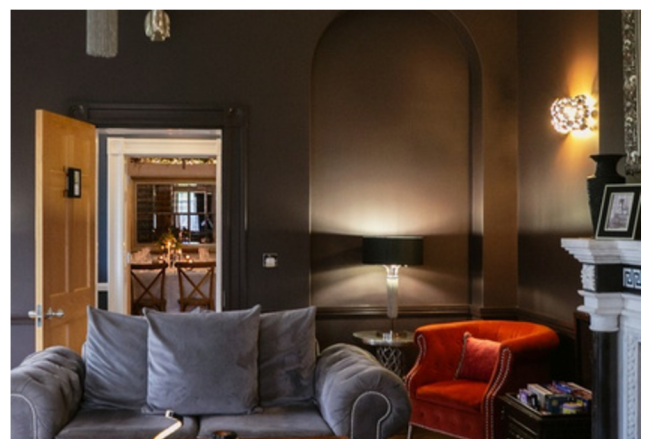

MAKING THE MOST OF YOUR STAY

We love helping our guests make the most of their time with us. After booking, you'll receive our 'House Guide,' filled with recommendations to enhance your stay and add those extra touches that will make your experience truly unique.

The guide includes suggestions for local attractions, activities, places to eat out and the stunning walks that Nidderdale has to offer, plus a plan of the house and the items you can expect to find within it.