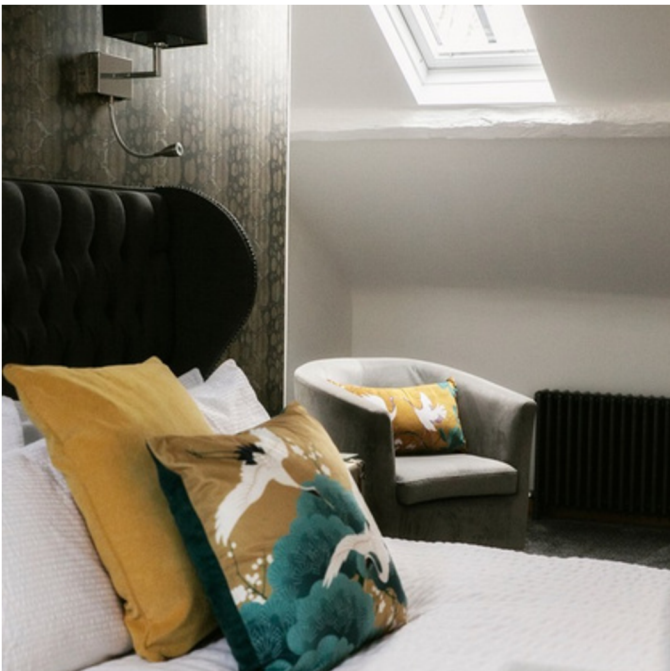

ACCOMMODATION

You and your guests will have exclusive use of Grassfield Hall and our grounds from the minute you arrive until the morning of departure. The hall offers 8 beautiful bedrooms sleeping 17 people.